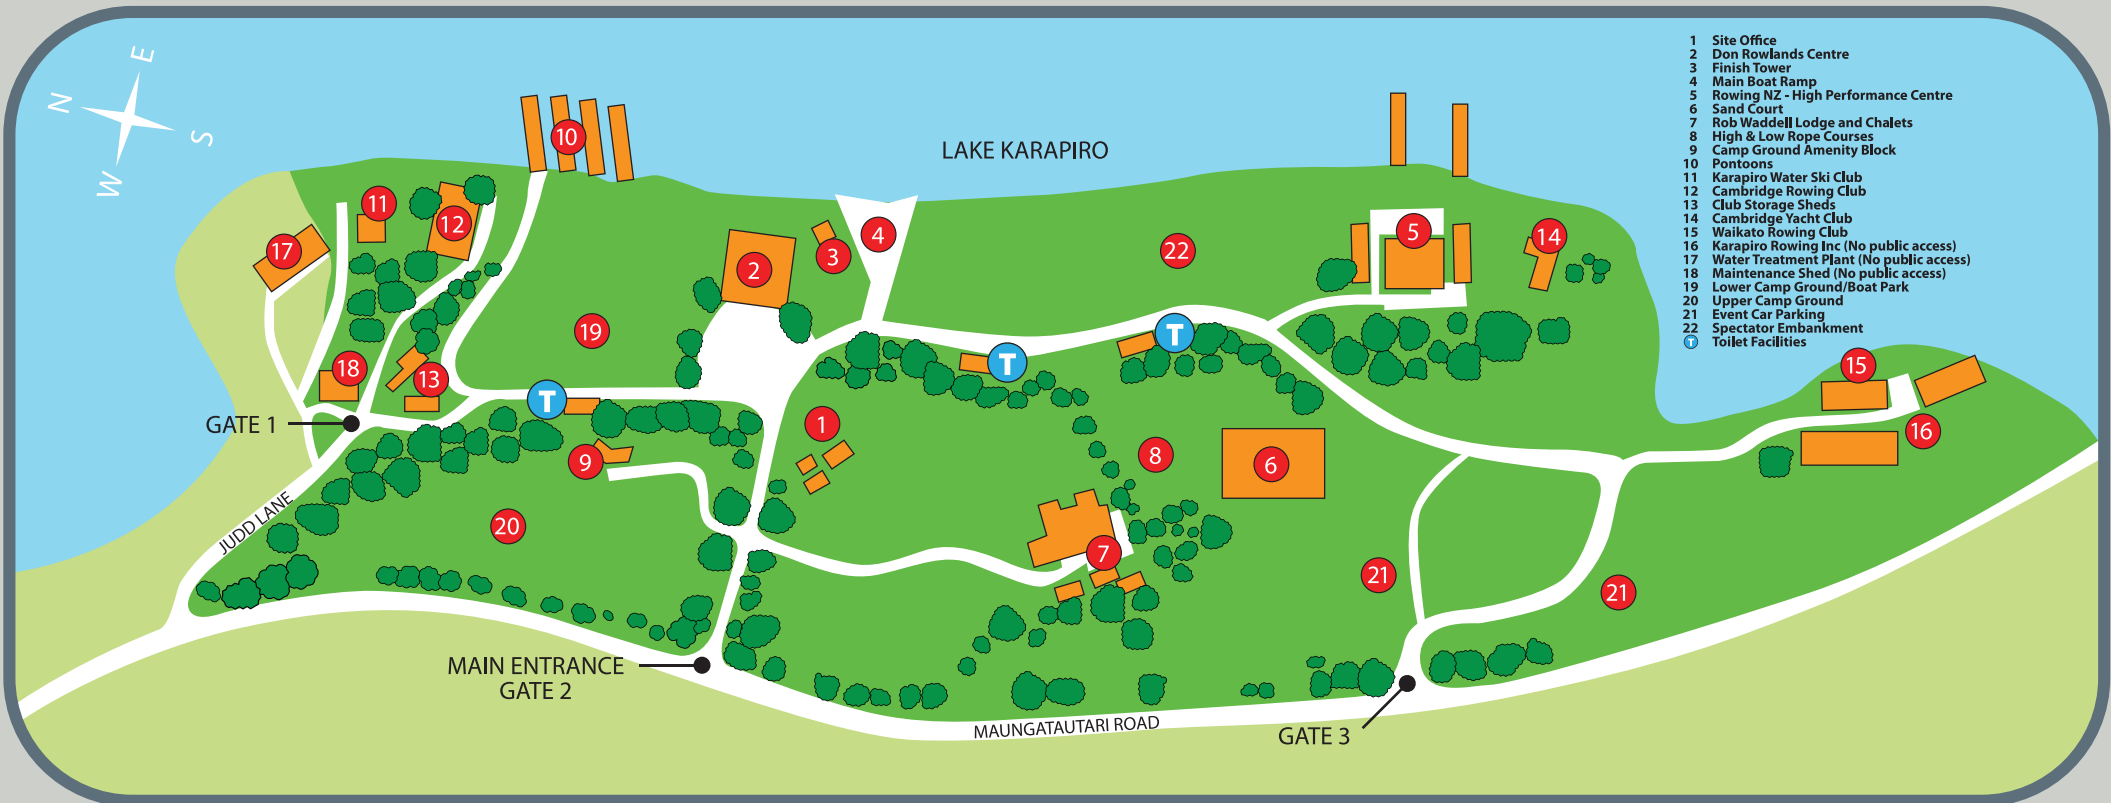

MIGHTY RIVER DOMAIN

- 1 Site Office
- 2 Don Rowlands Centre
- 3 Finish Tower
- 4 Main Boat Ramp
- 5 Rowing NZ - High Performance Centre
- 6 Sand Court
- 7 Rob Waddell Lodge and Chalets
- 8 High & Low Rope Courses
- 9 Camp Ground Amenity Block
- 10 Pontoons
- 11 Karapiro Water Ski Club
- 12 Cambridge Rowing Club
- 13 Club Storage Sheds
- 14 Cambridge Yacht Club
- 15 Waikato Rowing Club
- 16 Karapiro Rowing Inc (No public access)
- 17 Water Treatment Plant (No public access)
- 18 Maintenance Shed (No public access)
- 19 Lower Camp Ground/Boat Park
- 20 Upper Camp Ground
- 21 Event Car Parking
- 22 Spectator Embankment
- T Toilet Facilities