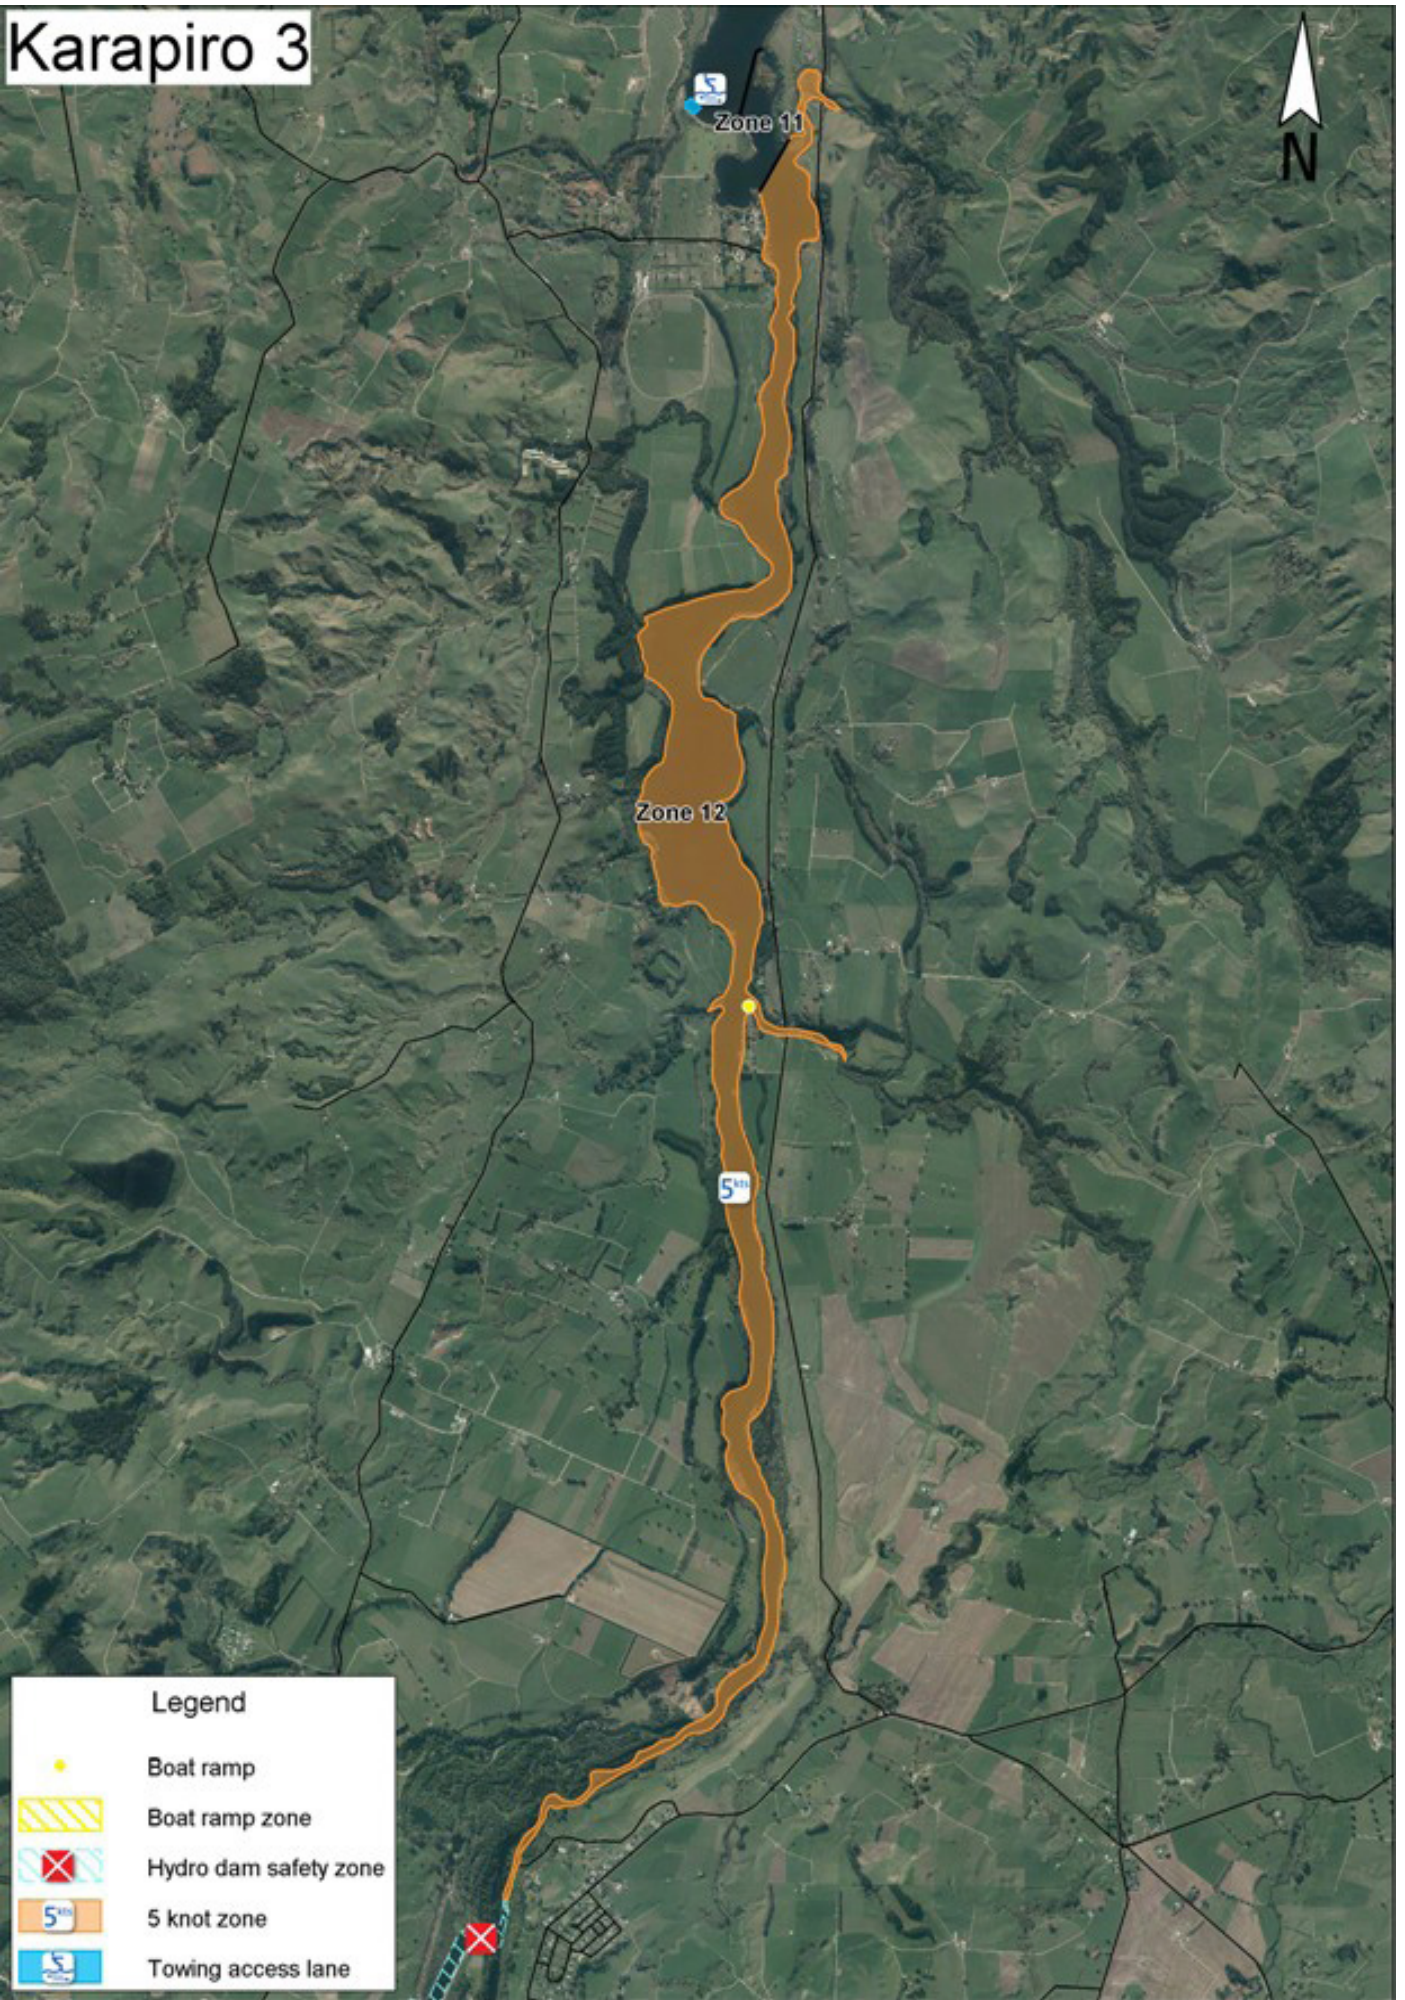

Karapiro 1

Legend	
	Boat ramp
	Boat ramp zone
	Hydro dam safety zone
	Prohibited personal water craft zone
	Prohibited power-driven vessel
	Temporary rowing course
	Slalom / jump course
	Swimming zone
	5 knot zone
	Towing access lane

Karapiro 2

Karapiro 3

Legend

-  Boat ramp
-  Boat ramp zone
-  Hydro dam safety zone
-  5 knot zone
-  Towing access lane