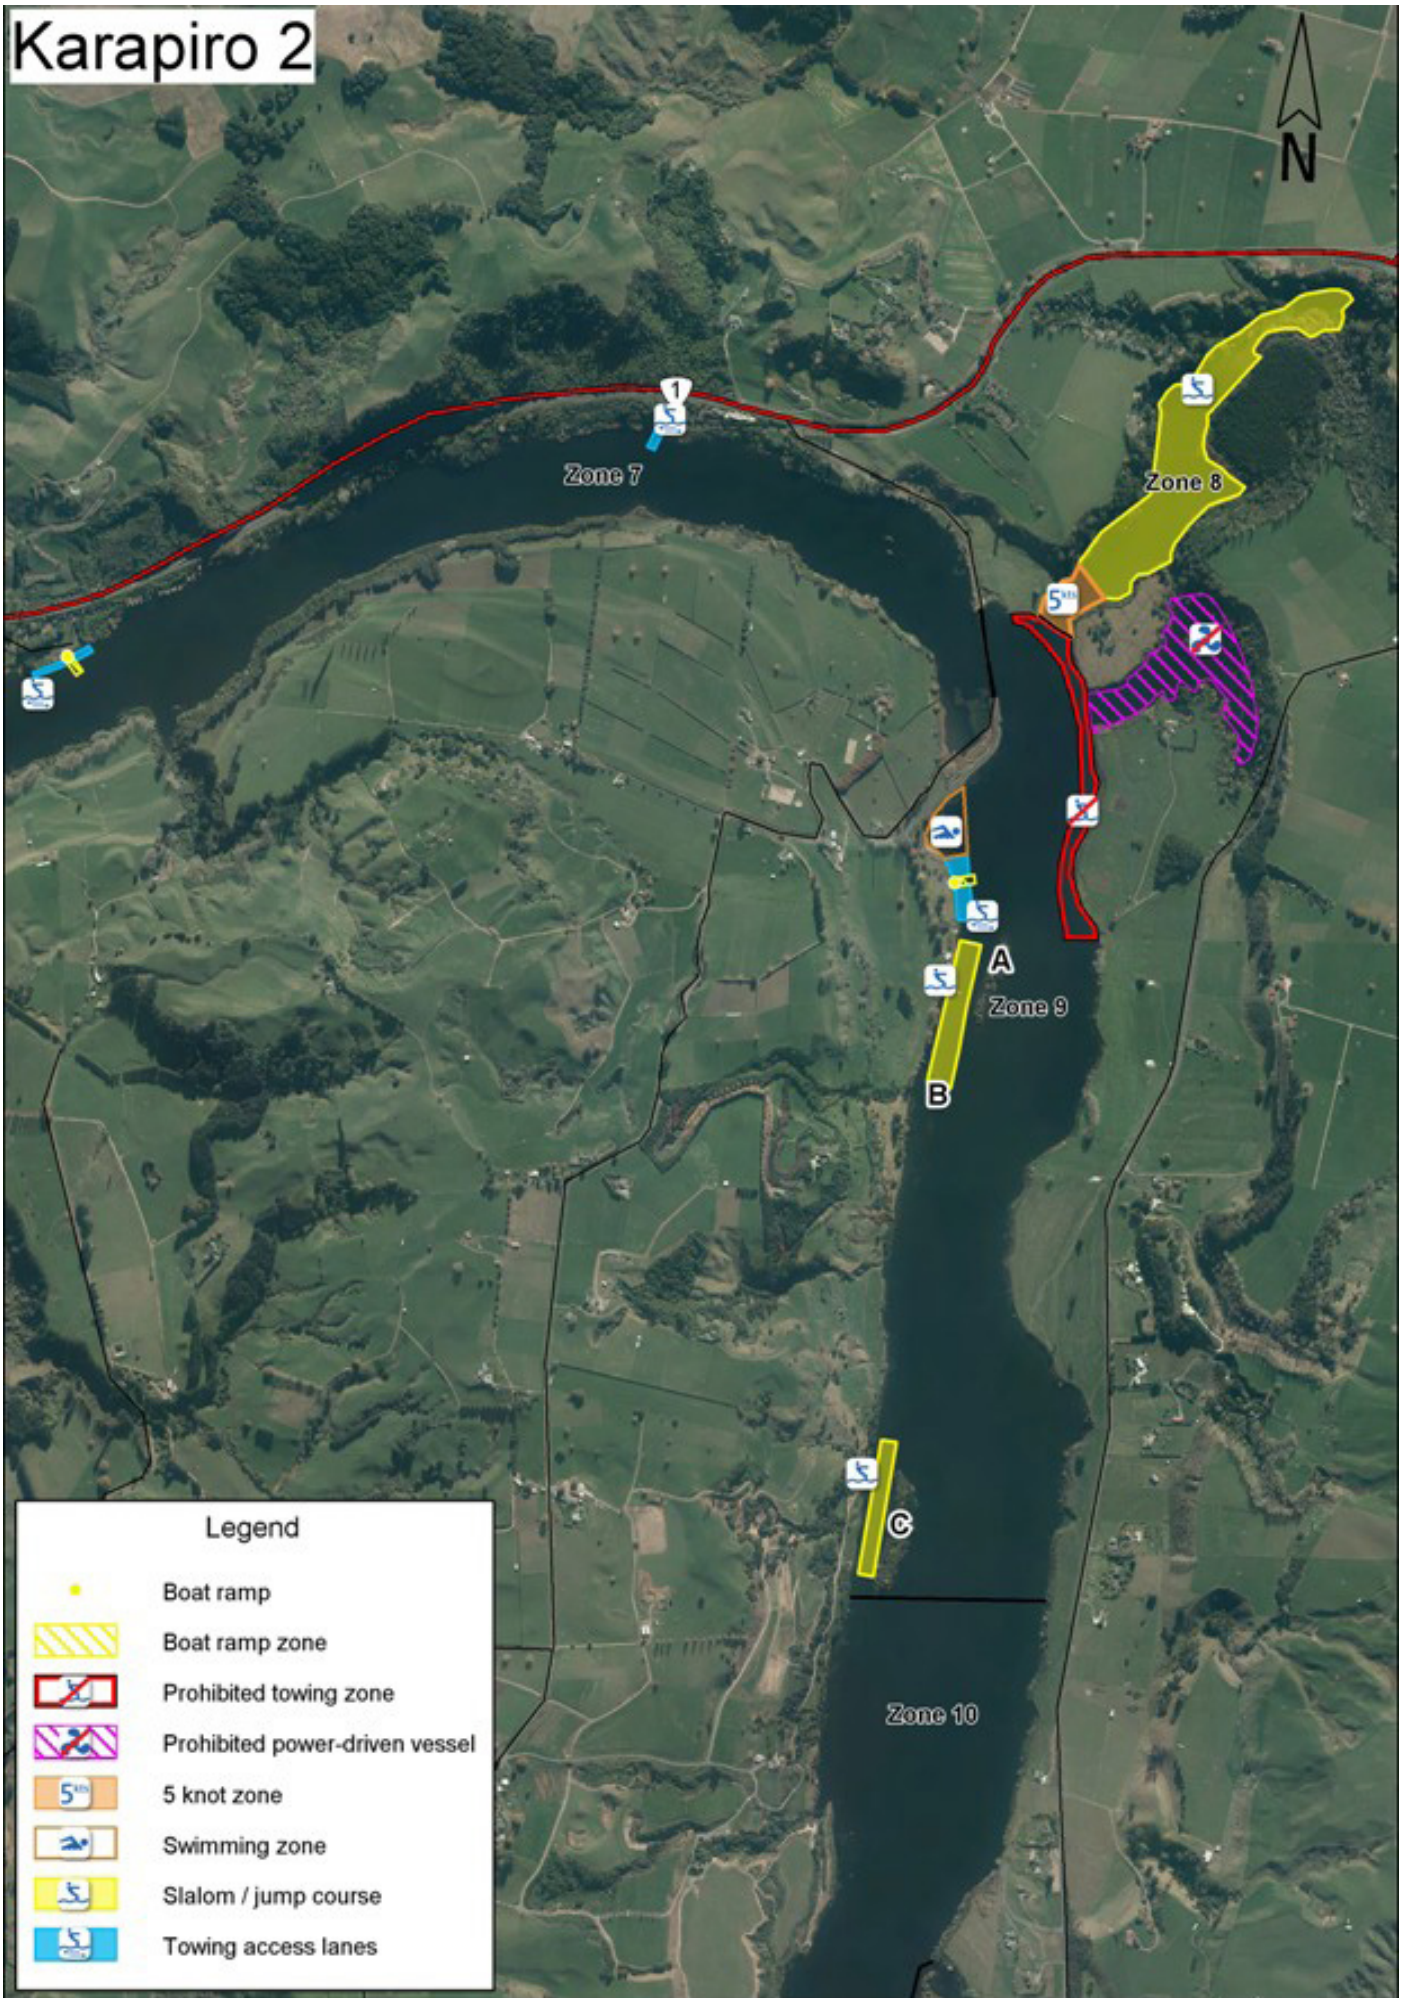

Karapiro 1

Legend	
	Boat ramp
	Boat ramp zone
	Hydro dam safety zone
	Prohibited personal water craft zone
	Prohibited power-driven vessel
	Temporary rowing course
	Slalom / jump course
	Swimming zone
	5 knot zone
	Towing access lane

Karapiro 2

Karapiro 3

Legend

-  Boat ramp
-  Boat ramp zone
-  Hydro dam safety zone
-  5 knot zone
-  Towing access lane