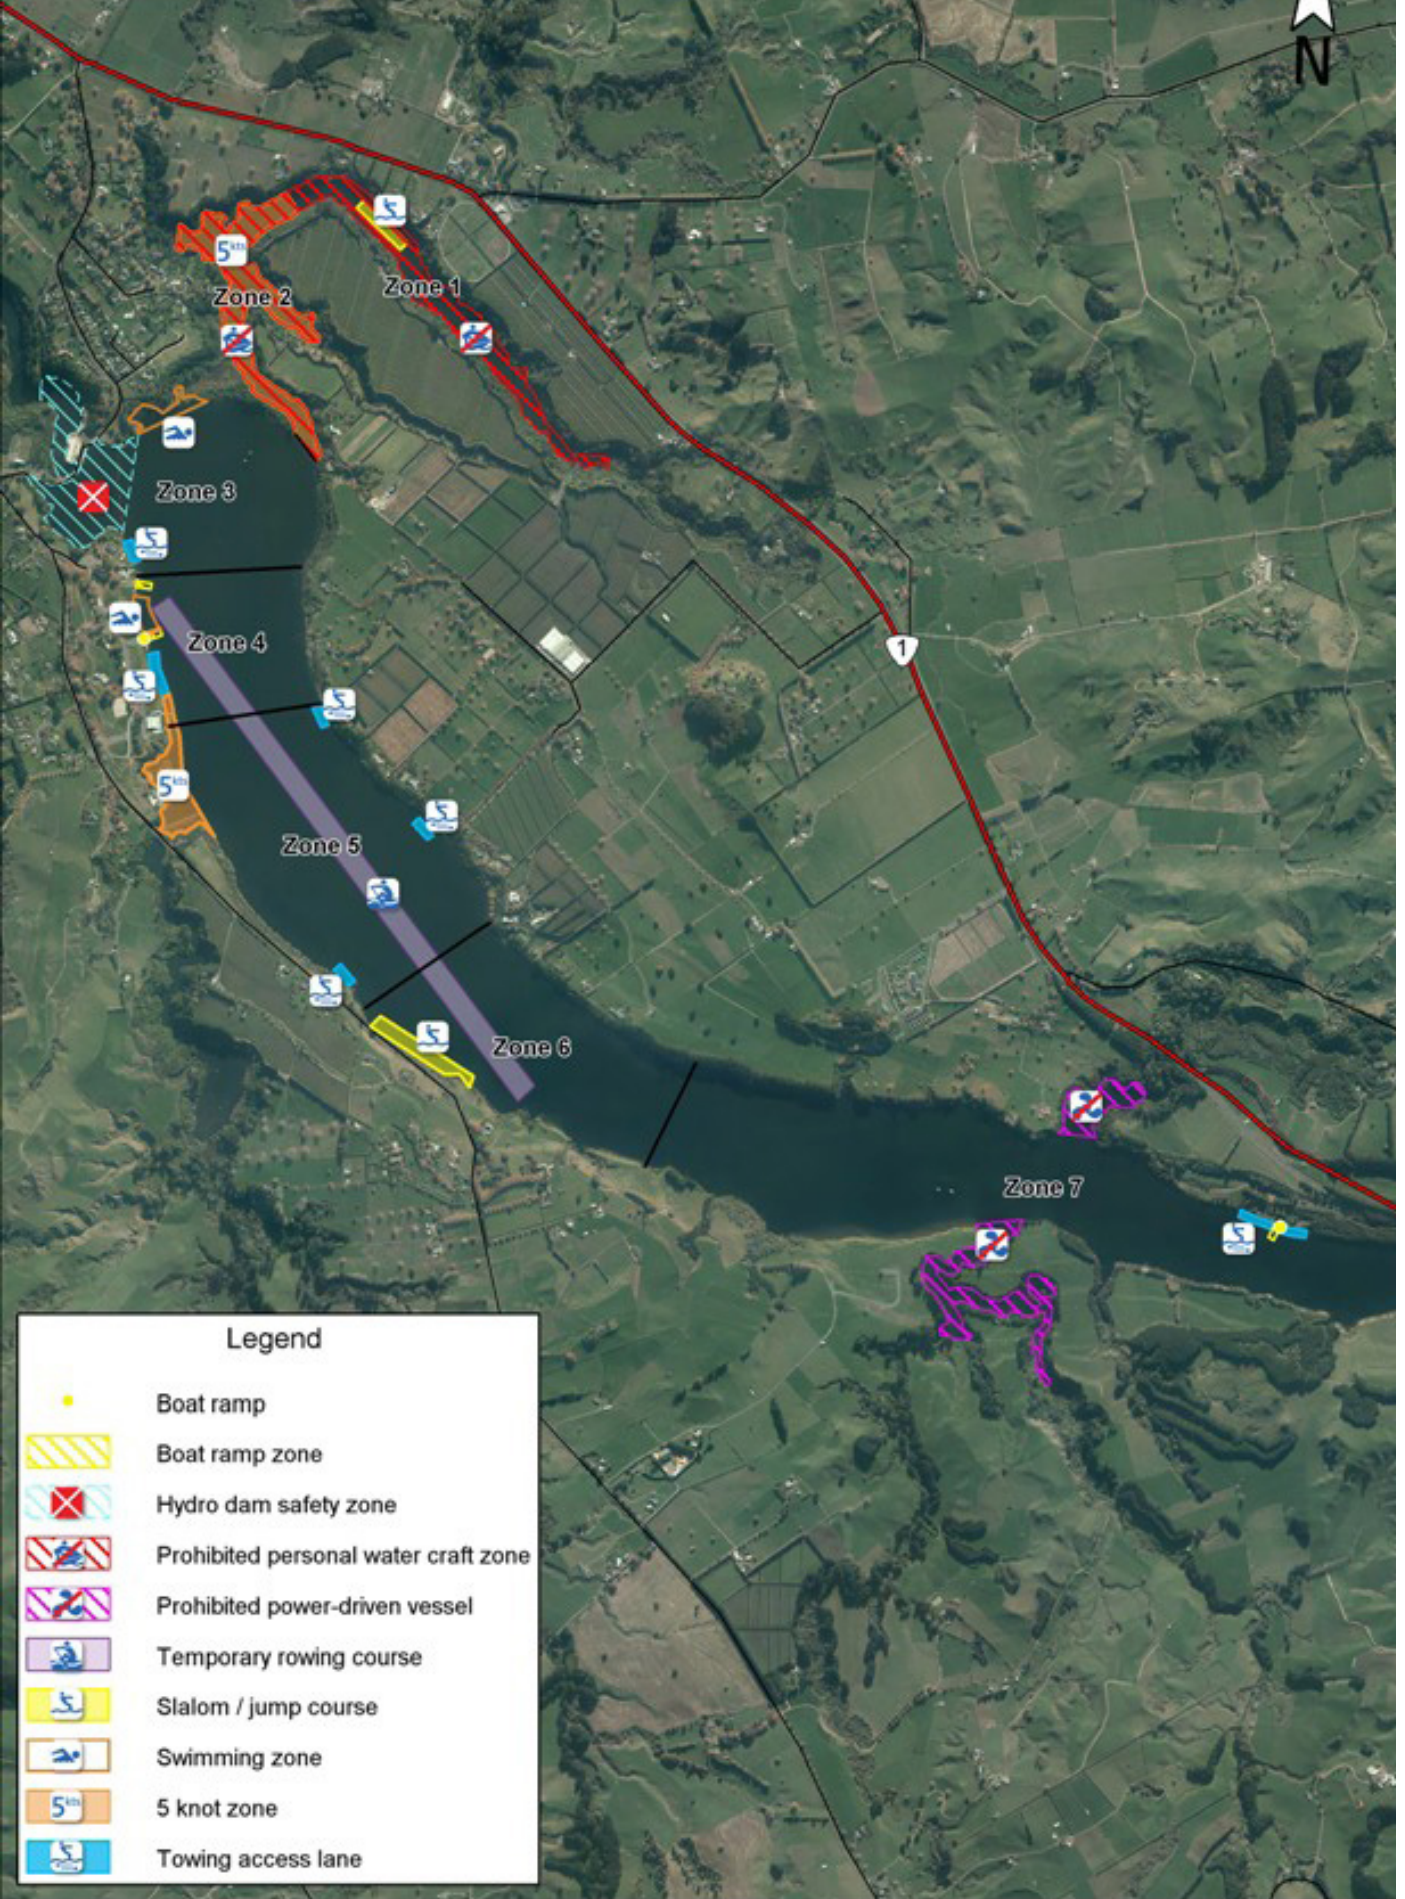

Karapiro 1

Legend	
	Boat ramp
	Boat ramp zone
	Hydro dam safety zone
	Prohibited personal water craft zone
	Prohibited power-driven vessel
	Temporary rowing course
	Slalom / jump course
	Swimming zone
	5 knot zone
	Towing access lane

Karapiro 2

Karapiro 3

Legend

-  Boat ramp
-  Boat ramp zone
-  Hydro dam safety zone
-  5 knot zone
-  Towing access lane